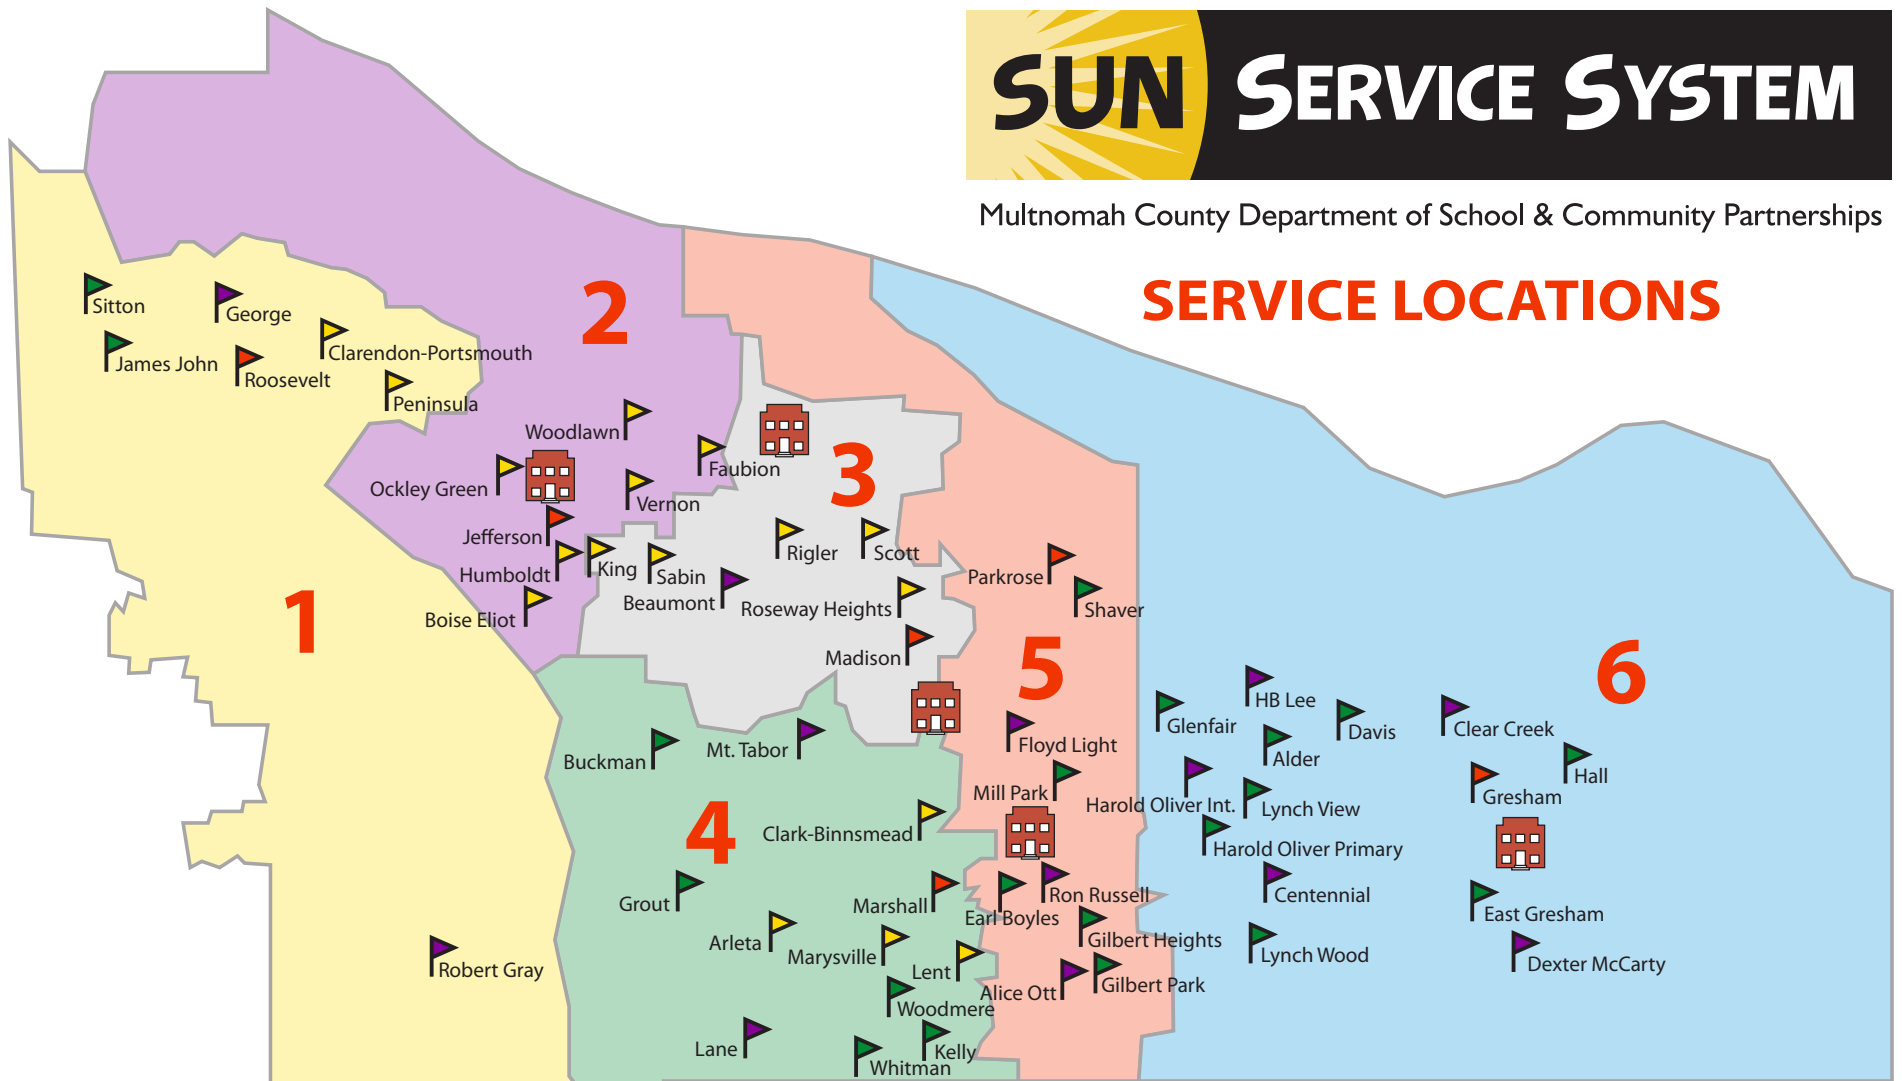

SUN SERVICE SYSTEM

Multnomah County Department of School & Community Partnerships

SERVICE LOCATIONS

High School Clusters in Regions

- 1 Roosevelt, Lincoln, Wilson, Riverdale
- 2 Jefferson
- 3 Grant, Madison
- 4 Cleveland, Franklin, Marshall
- 5 Parkrose, David Douglas
- 6 Reynolds, Centennial, Gresham, Barlow, Corbett

Regional Service Center

SUN Community School - Elementary

SUN Community School - Middle

SUN Community School - K-8

SUN Community School - High

MULTNOMAH COUNTY

September 2009